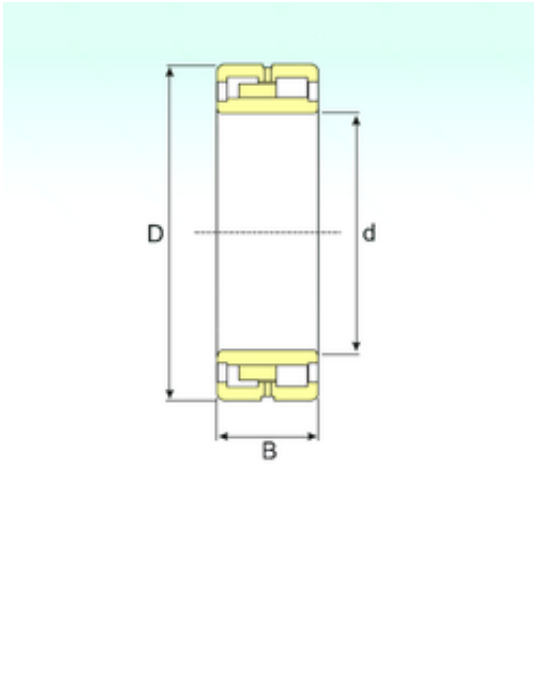

Shandong Chik Bearing Co., Ltd.

NNU 4924 SPW33 Bearing 2D drawings and 3D CAD models

120 mm x 165 mm x 45 mm ISB NNU 4924
SPW33 cylindrical roller bearings

Bearing No. NNU 4924 SPW33

Size	120x165x45 mm
Bore Diameter	120 mm
Outer Diameter	165 mm
Width	45 mm
d	120 mm
D	165 mm
B	45 mm
C	45 mm
Weight	2,80 Kg
Basic dynamic load rating (C)	172,48 kN
Basic static load rating (C0)	333,2 kN
(Grease) Lubrication Speed	4656 r/min