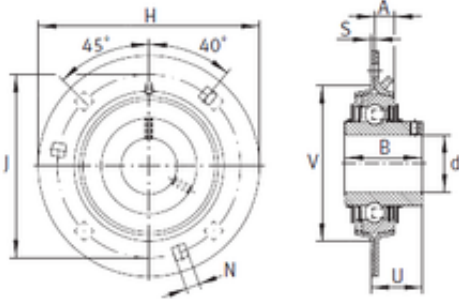

## INA RRY30-VA bearing units

Bearing No. RRY30-VA

Bore Diameter	30 mm
d	30 mm
V	71 mm
U	24,7 mm
A	9 mm
B	38,1 mm
H	112,7 mm
J	90,5 mm
N	10,5 mm
S	2,5 mm
Category	Bearings
Inventory	0.0
Manufacturer Name	SCHAEFFLER GROUP
Minimum Buy Quantity	N/A
Weight / Kilogram	0.63
Product Group	M06110

RRY30-VA Bearing 2D drawings and 3D CAD models