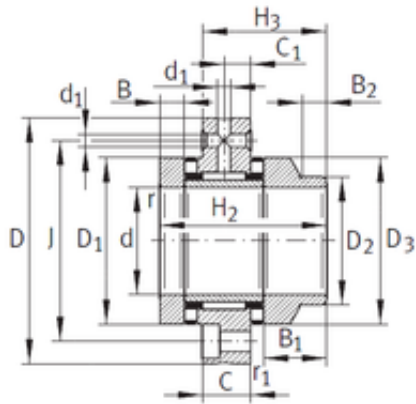

Shandong Chik Bearing Co., Ltd.

50 mm x 140 mm x 17,5 mm INA ZARF50140-L-TV complex bearings

Bearing No. ZARF50140-L-TV

ZARF50140-L-TV Bearing 2D drawings and 3D CAD models

Size	50x140x22.5 mm
Bore Diameter	50 mm
Outer Diameter	140 mm
Width	22,5 mm
d	50 mm
D	140 mm
C	22,5 mm
H3	72 mm
d1	6 mm
r min.	0,3 mm
r1 min.	0,6 mm
B	17,5 mm
B1	38,5 mm
B2	14 mm
C1	12,5 mm
D1	95 mm
D2	75 mm
D3	93 mm
H2	103 mm
J	113 mm
da min.	73 mm
Da max.	96 mm
Weight	4,65 Kg
Dynamic load rating radial (C)	42 kN
Dynamic load rating axial	172 kN

Shandong Chik Bearing Co., Ltd.

(C)	
Static load rating radial (C0)	90 kN
Static load rating axial (C0)	480 kN
(Grease) Lubrication Speed	1 100 r/min
Category	Ball Bearings
Inventory	0.0
Manufacturer Name	SCHAEFFLER GROUP
Minimum Buy Quantity	N/A
Weight / Kilogram	5.573
EAN	4012802078275
Product Group	B00234