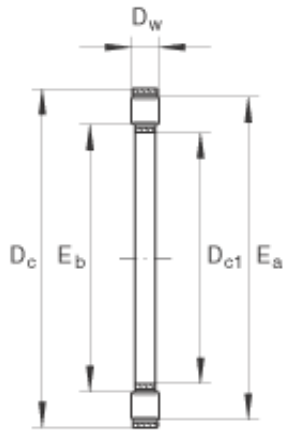

Shandong Chik Bearing Co., Ltd.

INA K81248-M thrust roller bearings

Bearing No. K81248-M

Size	240x340x32 mm
Bore Diameter	240 mm
Outer Diameter	340 mm
Width	32 mm
D_{c1}	240 mm
D_c	340 mm
D_w	32 mm
E_a	333 mm
E_b	263 mm
m	9,94 kg / Weight
C_a	1370000 N / Dynamic load rating (axial)
C_{0a}	5000000 N / Static load rating (axial)
C_{ua}	445000 N / Fatigue limit load
n_G	970 1/min / Limiting speed
n_B	340 1/min / Reference speed
	GS81248 / Allocated housing locating washer
Category	Bearings
Inventory	0.0
Manufacturer Name	SCHAEFFLER GROUP
Minimum Buy Quantity	N/A
Weight / Kilogram	9.42
Product Group	B04144

K81248-M Bearing 2D drawings and 3D CAD models