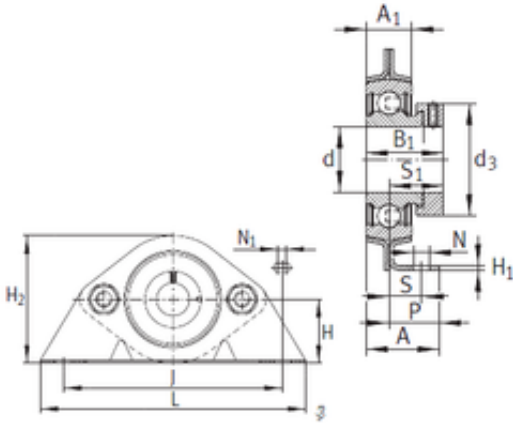

Shandong Chik Bearing Co., Ltd.

INA PBS20 bearing units

Bearing No. PBS20

PBS20 Bearing 2D drawings and 3D CAD models

Bore Diameter	20 mm
d	20 mm
S1	23,5 mm
P	25,4 mm
d3	33 mm
A	33 mm
A1	15,8 mm
B1	31 mm
H	33,6 mm
H1	3 mm
H2	66,8 mm
J	97 mm
L	127 mm
N	10,5 mm
N1	5,6 mm
S	15 mm
Category	Bearings
Inventory	0.0
Manufacturer Name	SCHAEFFLER GROUP
Minimum Buy Quantity	N/A
Weight / Kilogram	0.45
Product Group	M06110