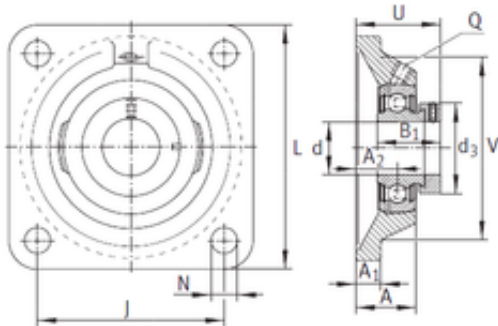

## INA PCJ15 bearing units

Bearing No. PCJ15

Bore Diameter	15 mm
d	15 mm
V	58 mm
U	39,1 mm
Thread (Q)	M6
d3	28 mm
A	27 mm
A1	9,5 mm
B1	28,6 mm
J	54 mm
L	76 mm
N	11,5 mm
A2	17 mm
Weight	0,52 Kg
Basic dynamic load rating (C)	9,8 kN
Category	Bearings
Inventory	0.0
Manufacturer Name	SCHAEFFLER GROUP
Minimum Buy Quantity	N/A
Weight / Kilogram	0.52
Product Group	M06110