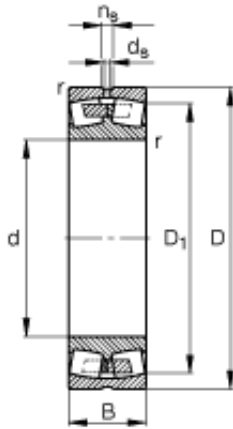

Shandong Chik Bearing Co., Ltd.

750 mm x 1000 mm x 185 mm 750 mm x 1000 mm x 185 mm FAG 239/750-MB spherical roller bearings

Bearing No. 239/750-MB

239/750-MB Bearing 2D drawings and 3D CAD models

Size	750x1000x185 mm
Bore Diameter	750 mm
Outer Diameter	1000 mm
Width	185 mm
d	750 mm
D	1000 mm
B	185 mm
D_1	923,2 mm
$D_{a \max}$	977 mm
$d_{a \min}$	773 mm
d_s	12,5 mm
n_s	23,5 mm
$r_{a \max}$	5 mm
r_{\min}	6 mm
m	426 kg / Weight
C_r	5200000 N / Dynamic load rating (radial)
e	0,17
Y_1	3,95
Y_2	5,88
C_{0r}	12900000 N / Static load rating (radial)
Y_0	3,86
n_G	640 1/min / Limiting speed

Shandong Chik Bearing Co., Ltd.

n_B	325 1/min / Reference speed
C_{ur}	790000 N