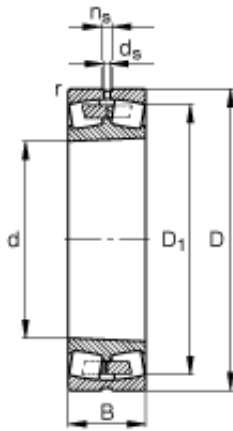

## Shandong Chik Bearing Co., Ltd.

560 mm x 750 mm x 140 mm 560 mm x 750 mm x 140 mm FAG 239/560-B-K-MB spherical roller bearings

Bearing No. 239/560-B-K-MB

239/560-B-K-MB Bearing 2D drawings and 3D CAD models

Size	560x750x140 mm
Bore Diameter	560 mm
Outer Diameter	750 mm
Width	140 mm
d	560 mm
D	750 mm
B	140 mm
$D_1$	693,4 mm
$D_{a \max}$	732 mm
$d_{a \min}$	578 mm
$d_s$	12,5 mm
$n_s$	23,5 mm
$r_{a \max}$	4 mm
$r_{\min}$	5 mm
m	176 kg / Weight
$C_r$	3100000 N / Dynamic load rating (radial)
e	0,17
$Y_1$	3,95
$Y_2$	5,88
$C_{0r}$	7650000 N / Static load rating (radial)
$Y_0$	3,86
$n_G$	880 1/min / Limiting speed