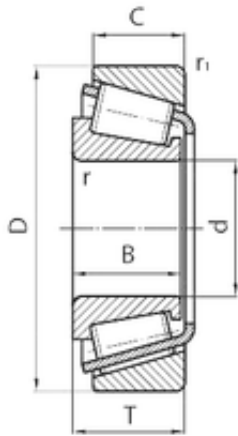

Shandong Chik Bearing Co., Ltd.

34,987 mm x 61,975 mm x 17 mm 34,987 mm x
61,975 mm x 17 mm FAG 521425 T29 AW220
tapered roller bearings

Bearing No. 521425 T29 AW220

Size	34.987x61.975x16.65 mm
Bore Diameter	34,987 mm
Outer Diameter	61,975 mm
Width	16,65 mm
d	34,987 mm
D	61,975 mm
T	16,65 mm
B	17 mm
C	13,6 mm

521425 T29 AW220 Bearing 2D drawings and 3D CAD models