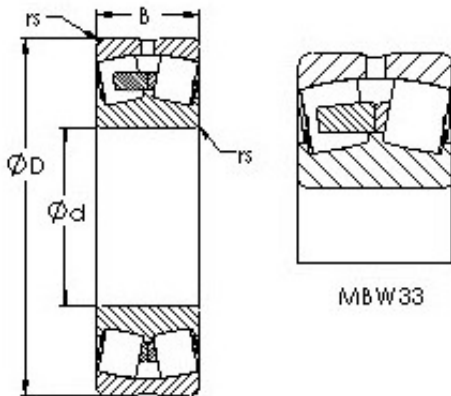

Shandong Chik Bearing Co., Ltd.

AST 22248MBW33 spherical roller bearings

Bearing No. 22248MBW33

Size	240x440x120 mm
Bore Diameter	240 mm
Outer Diameter	440 mm
Width	120 mm
Bearing Type	straight bore, lube groove and holes
Bore Dia (d)	240.0000
Outer Dia (D)	440.0000
Width (B)	120.0000
Radius (min) (rs)	4.000
Dynamic Load Rating (Cr)	1,815,000
Static Load Rating (Cor)	2,701,000
Max Speed (Grease) (X000 RPM)	1
Max Speed (Oil) (X000 RPM)	1
Weight (g)	84,450.00
Material	52100 Chrome steel, or equivalent

22248MBW33 Bearing 2D drawings and 3D CAD models