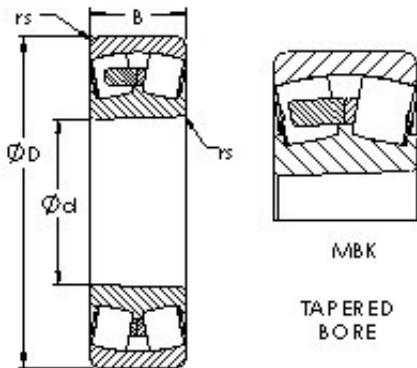

## AST 23048MBK spherical roller bearings

Bearing No. 23048MBK

Size	240x360x92 mm
Bore Diameter	240 mm
Outer Diameter	360 mm
Width	92 mm
Bearing Type	tapered bore
Bore Dia (d)	240.0000
Outer Dia (D)	360.0000
Width (B)	92.0000
Radius (min) (rs)	3.000
Dynamic Load Rating (Cr)	1,090,000
Static Load Rating (Cor)	1,960,000
Max Speed (Grease) (X000 RPM)	1
Max Speed (Oil) (X000 RPM)	1
Weight (g)	32,150.00
Material	52100 Chrome steel, or equivalent